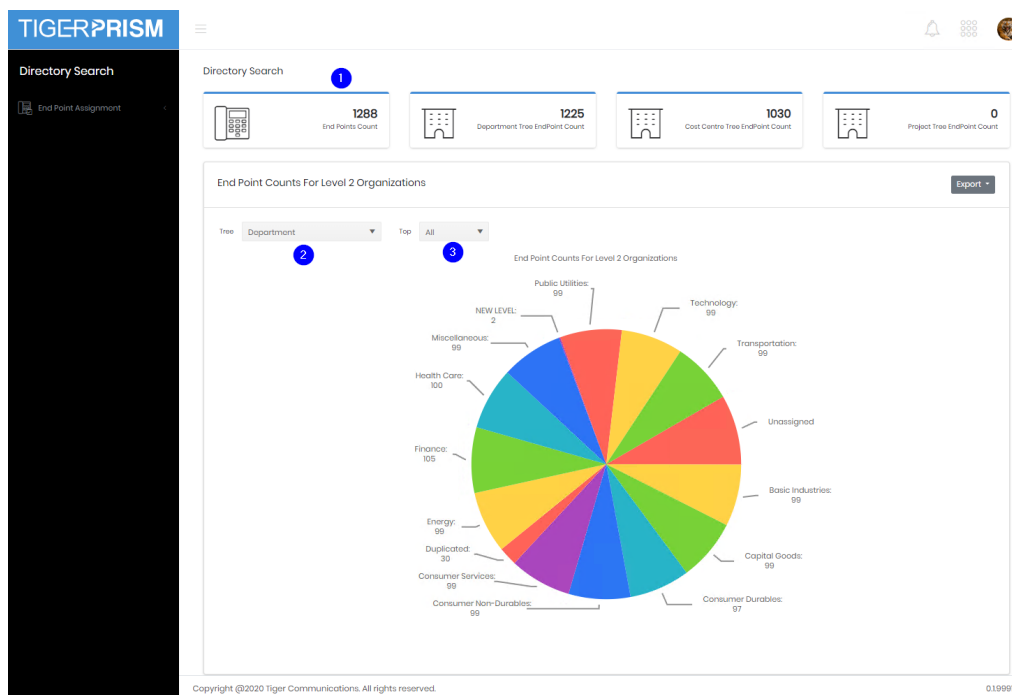

Enterprise \ Directory Search

Overview

Prism's directory Search module allows a quick search of the current assignments of people and endpoints in the directory.

The overview dashboard shows the full endpoint count in the database, as well as the assigned counts in each of the three directory trees (1). The chart shows a breakdown of endpoint assignments in the selected tree (2) at the second level of the tree's hierarchy. All level 2 organizations can be shown, or just the 10 or 25 with the most endpoint assignments (3).

Endpoint Assignment

There are two views defined for Endpoint searches, by endpoint and by directory.

Endpoint View

The Endpoint View shows all endpoints that are configured in the system. If the endpoint is assigned to an organization (Department, Cost Centre, or Project) or employee then that information is shown in the row. If the endpoint is shared, then multiple rows will be displayed to show each assignee. The directory assignment to search can be selected at the top of the table, for standard grid controls see Common Features.

Directory View

The Directory View shows all organizations (Department, Cost Centre or Project) currently defined in the directory. Endpoints which are currently assigned to those organizations are shown (leading to multiple rows per organization). Endpoints which are not assigned to an organization are not displayed in this search. The directory view searched can be selected at the top of the table, for standard grid controls see Common Features.